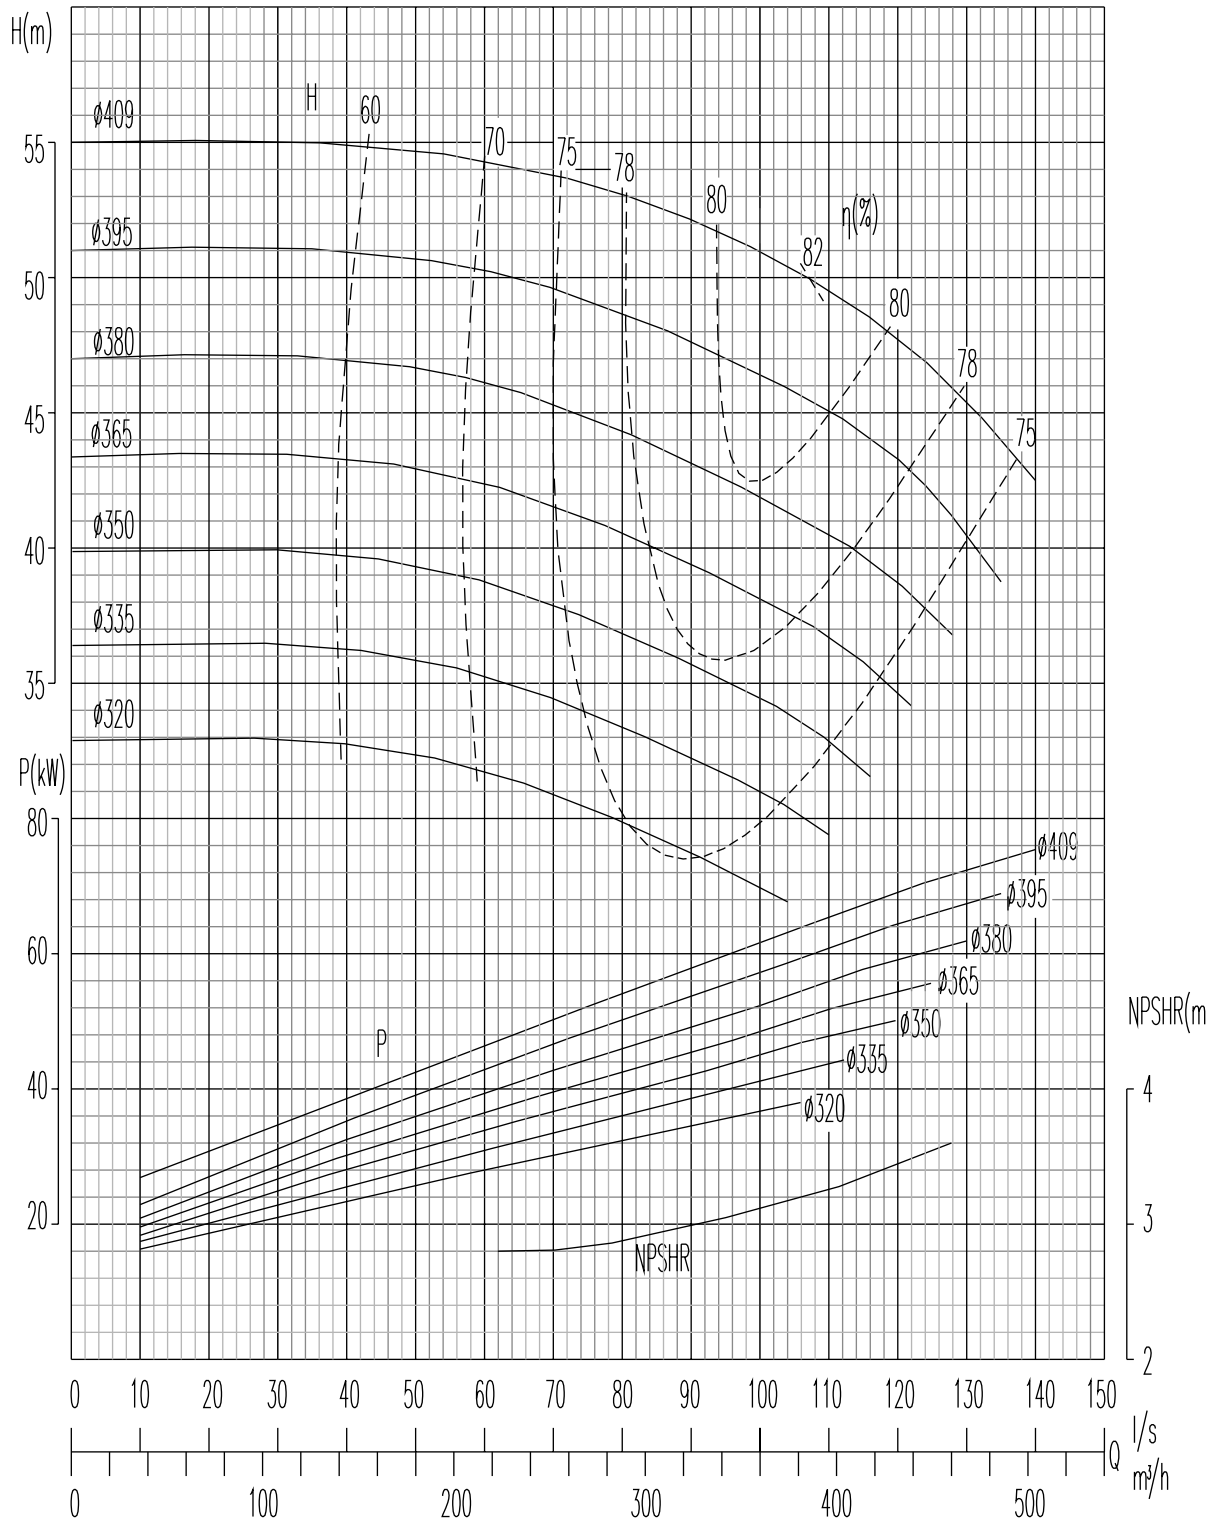

PUMP MODEL 150 - 40
SPEED 4pole

Overall and Mounting Dimensions(mm)

Pump Type	Frame Size	Pump Dimensions						Pump Foot Dimensions										Shaft End			
		1 - Suc	2 - Dis	a	f	h1	h2	b	c	m1	m2	n1	n2	n3	s1	s2	w	d	l	t	u
150-40	45	200	150	160	530	315	450	100	18	200	150	550	450	110	23	14	370	42	110	45	12