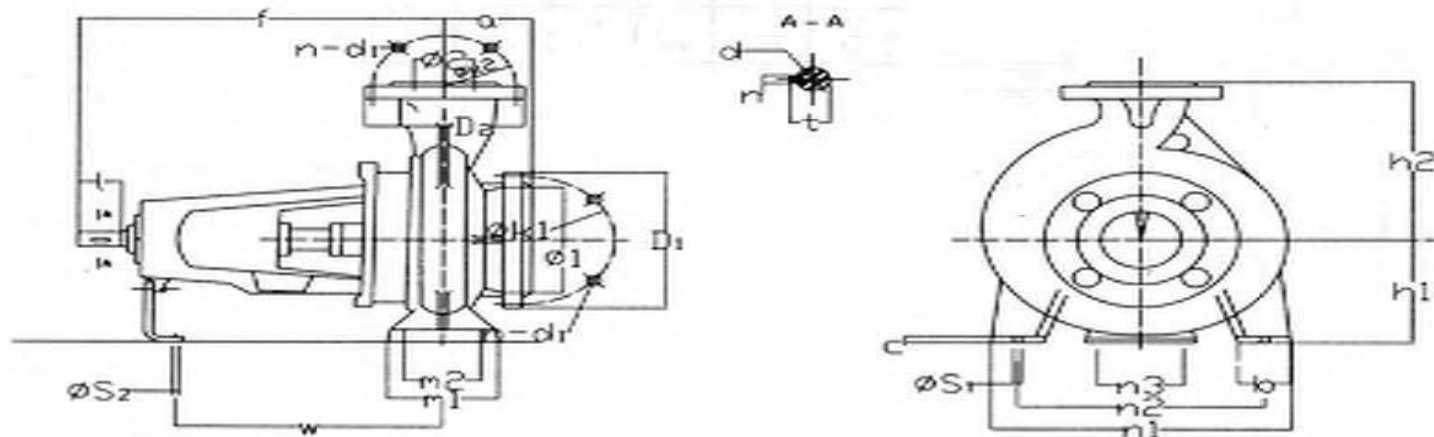

PUMP MODEL 150 - 40
SPEED 4pole

Overall and Mounting Dimensions(mm)

Pump Type	Frame Size	Pump Dimensions						Pump Foot Dimensions										Shaft End			
		1 - Suc	2 - Dis	a	f	h1	h2	b	c	m1	m2	n1	n2	n3	s1	s2	w	d	l	t	u
150-40	45	200	150	160	530	315	450	100	18	200	150	550	450	110	23	14	370	42	110	45	12